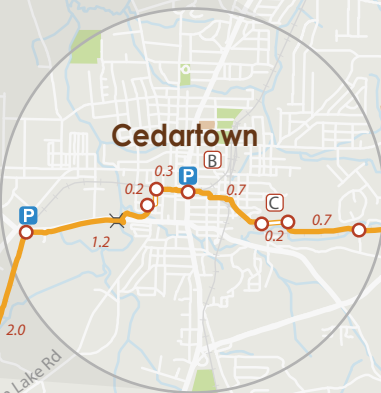

FLOYD COUNTY

FLOYD COUNTY

FLOYD COUNTY

To Anniston, Alabama, Via Chief Ladiga Trail

Silver Comet Trail

To Smyrna Via Dallas, Georgia

J. L. Lester Wildlife Management Area

HARALSON COUNTY

HARALSON COUNTY

Draft - July 2021

Silver Comet Trail - Polk County - West

- Silver Comet
- On Street
- Bridge
- Park/Public Area
- School
- River/Creek
- Access Points
- 0.10 Mileage
- Grady Rd Trailhead
  121 Grady Rd
  Cedar town, GA 30125
- Don Williams Trailhead
  Hendrix Road or RR
  Tracks, Rockmart, GA
- Nathan Dean Park
  Industrial Dr.
  Rockmart, GA 30153
- Grady Rd Trailhead
  121 Grady Rd
  Cedar town, GA 30125
- Chief Ladiga Trail
- Downtown Cedar town
- Juliette Street Segment
- Camp Comet