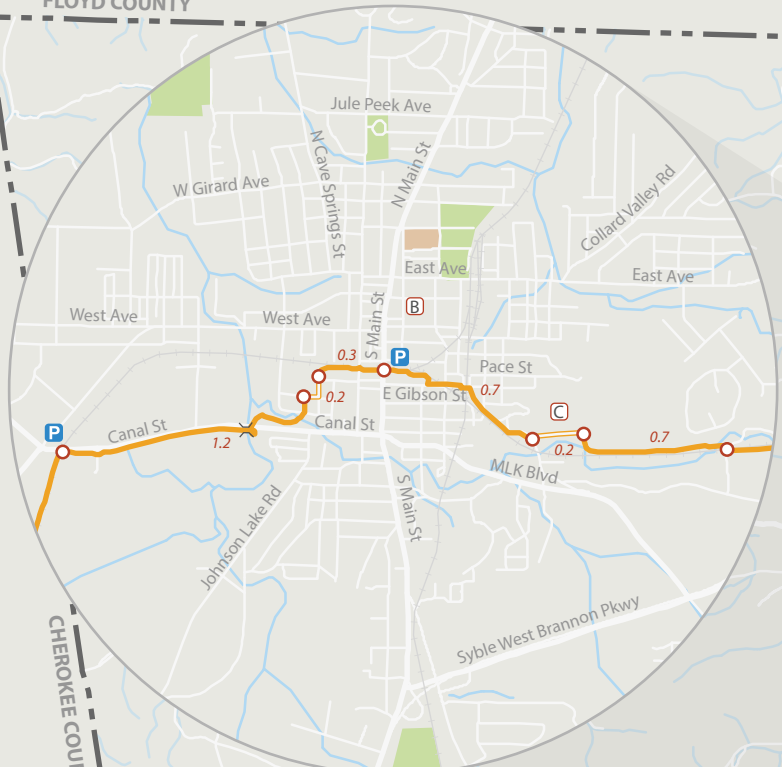

FLOYD COUNTY

FLOYD COUNTY

FLOYD COUNTY

To Anniston, Alabama, Via Chief Ladiga Trail

Silver Comet Trail

To Smyrna Via Dallas, Georgia

J. L. Lester Wildlife Management Area

HARALSON COUNTY

HARALSON COUNTY

Draft - July 2021

Silver Comet Trail - Polk County - West

- Silver Comet
- On Street
- Bridge
- Park/Public Area
- School
- River/Creek
- Access Points
- 0.10 Mileage
- Grady Rd Trailhead
  121 Grady Rd
  Cedar town, GA 30125
- Don Williams Trailhead
  Hendrix Road or RR
  Tracks, Rockmart, GA
- Nathan Dean Park
  Industrial Dr.
  Rockmart, GA 30153
- Grady Rd Trailhead
  121 Grady Rd
  Cedar town, GA 30125
- Chief Ladiga Trail
- Downtown Cedar town
- Juliette Street Segment
- Camp Comet