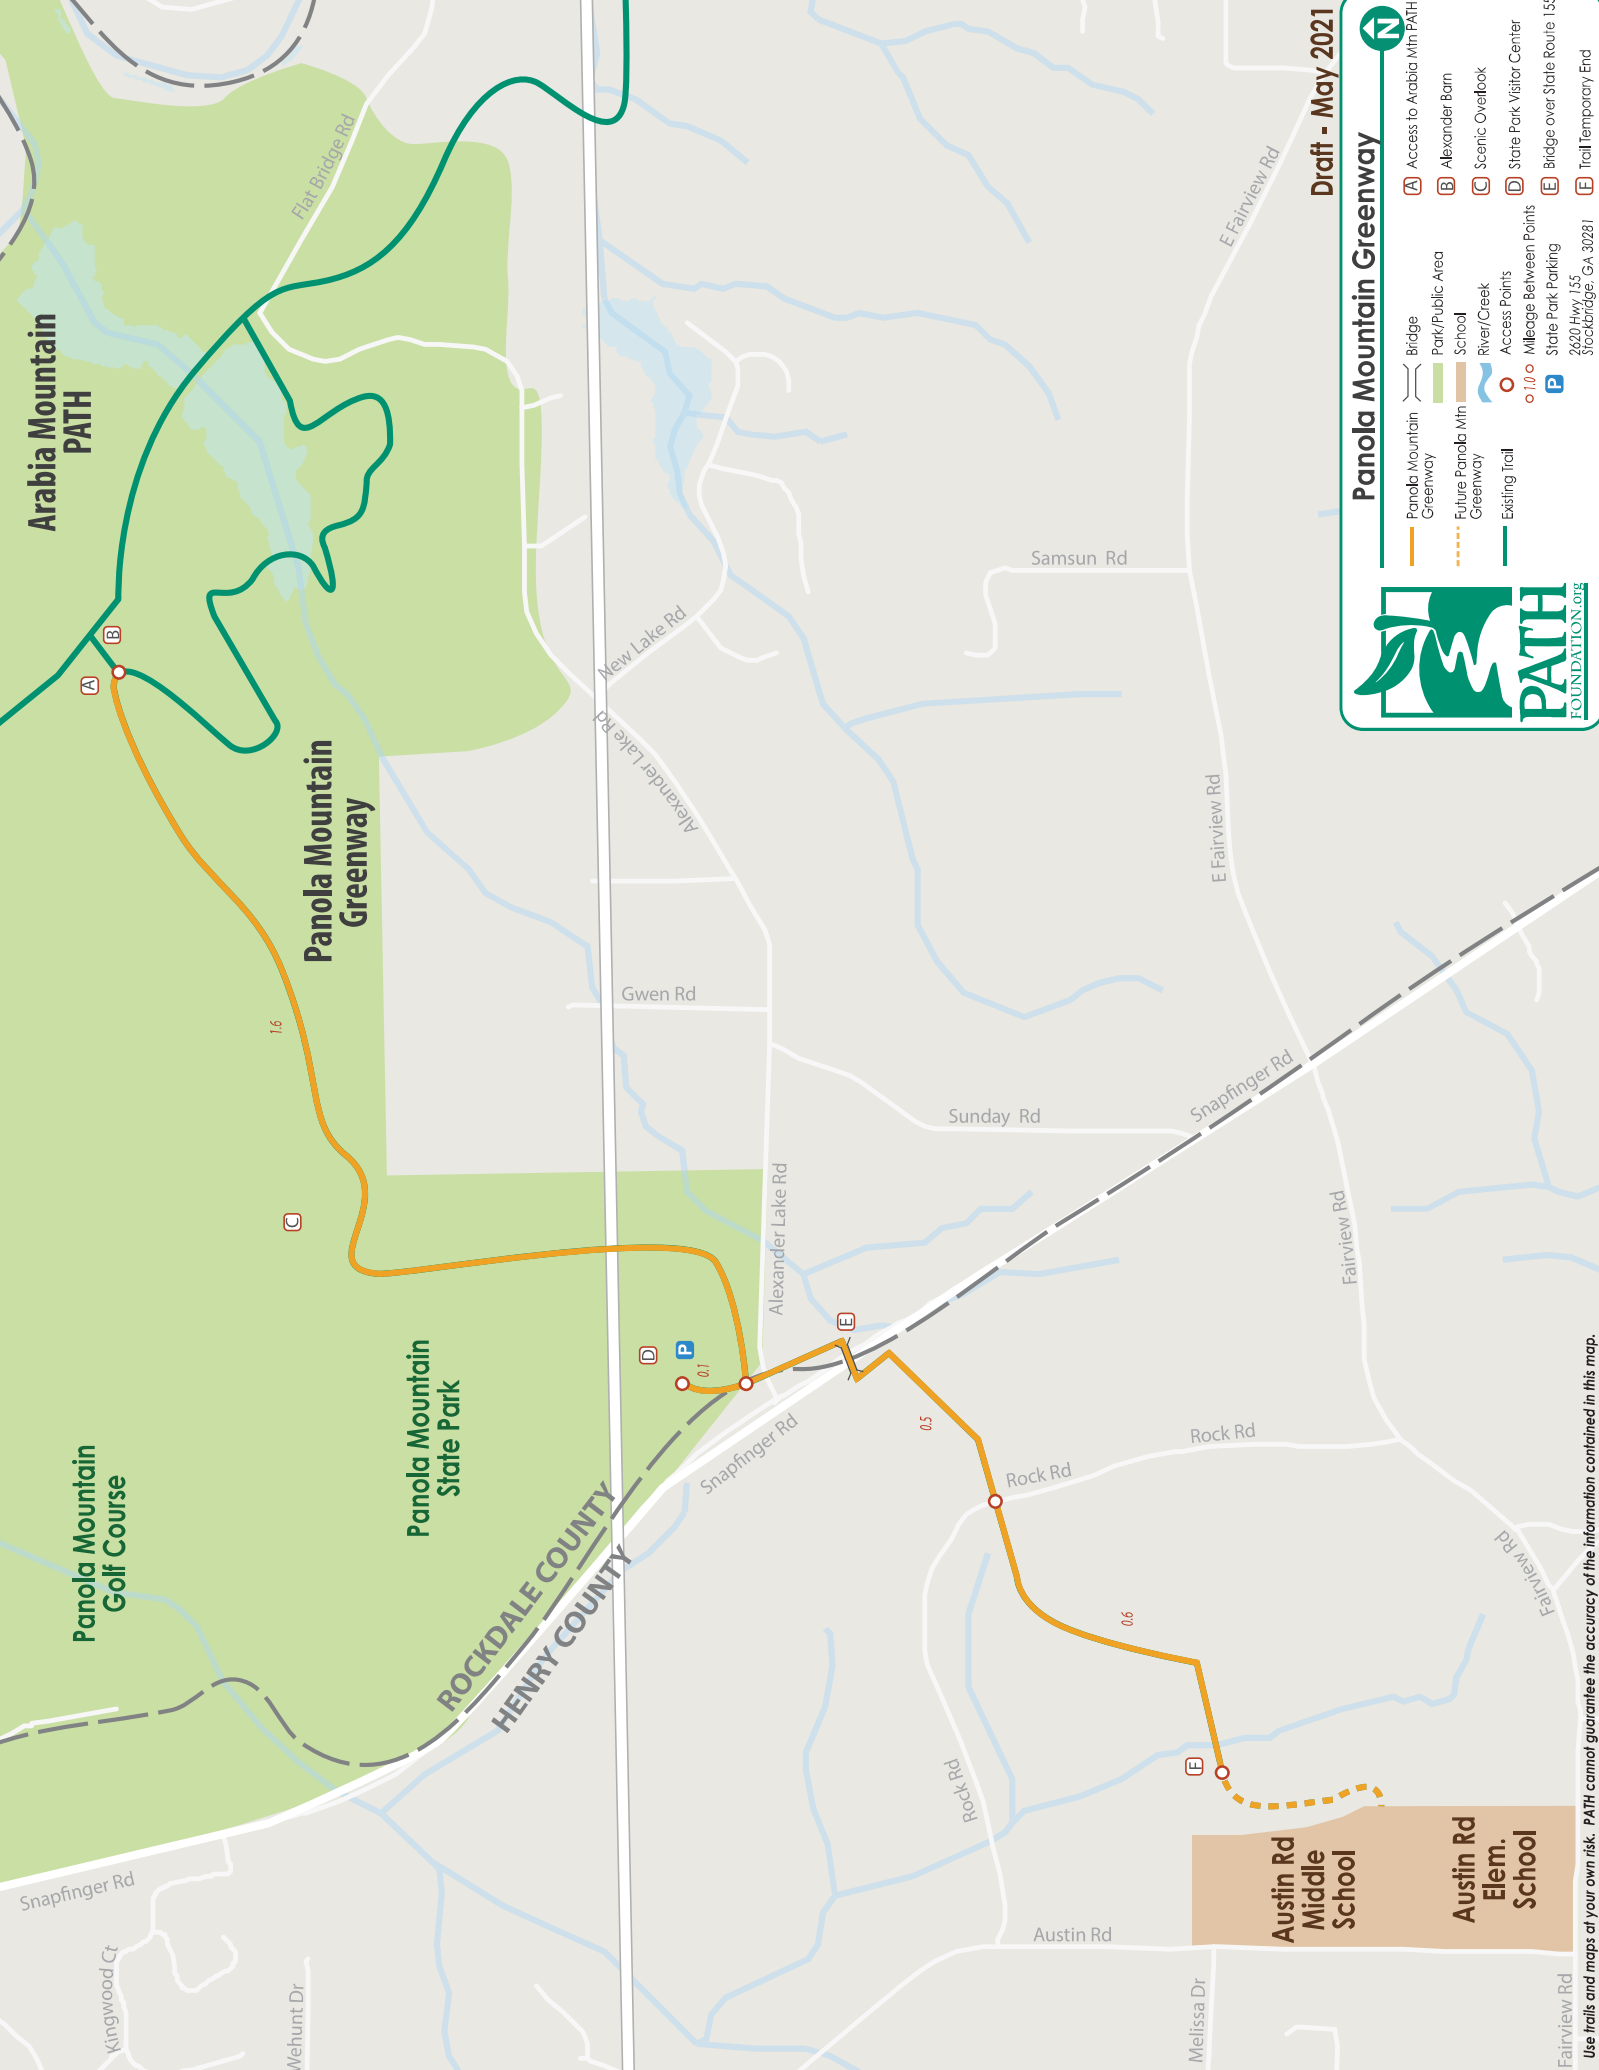

Arabia Mountain PATH

Panola Mountain Greenway

Panola Mountain Golf Course

Panola Mountain State Park

ROCKDALE COUNTY
HENRY COUNTY

Draft - May 2021

Panola Mountain Greenway

- Panola Mountain Greenway
- Future Panola Mtn Greenway
- Existing Trail
- Bridge
- Park/Public Area
- School
- River/Creek
- Access Points
- Mileage Between Points
- State Park Parking
- Bridge over State Route 155
- Trail Temporary End
- Access to Arabia Mtn PATH
- Alexander Barn
- Scenic Overlook
- State Park Visitor Center

Use trails and maps of your own risk. PATH cannot guarantee the accuracy of the information contained in this map.