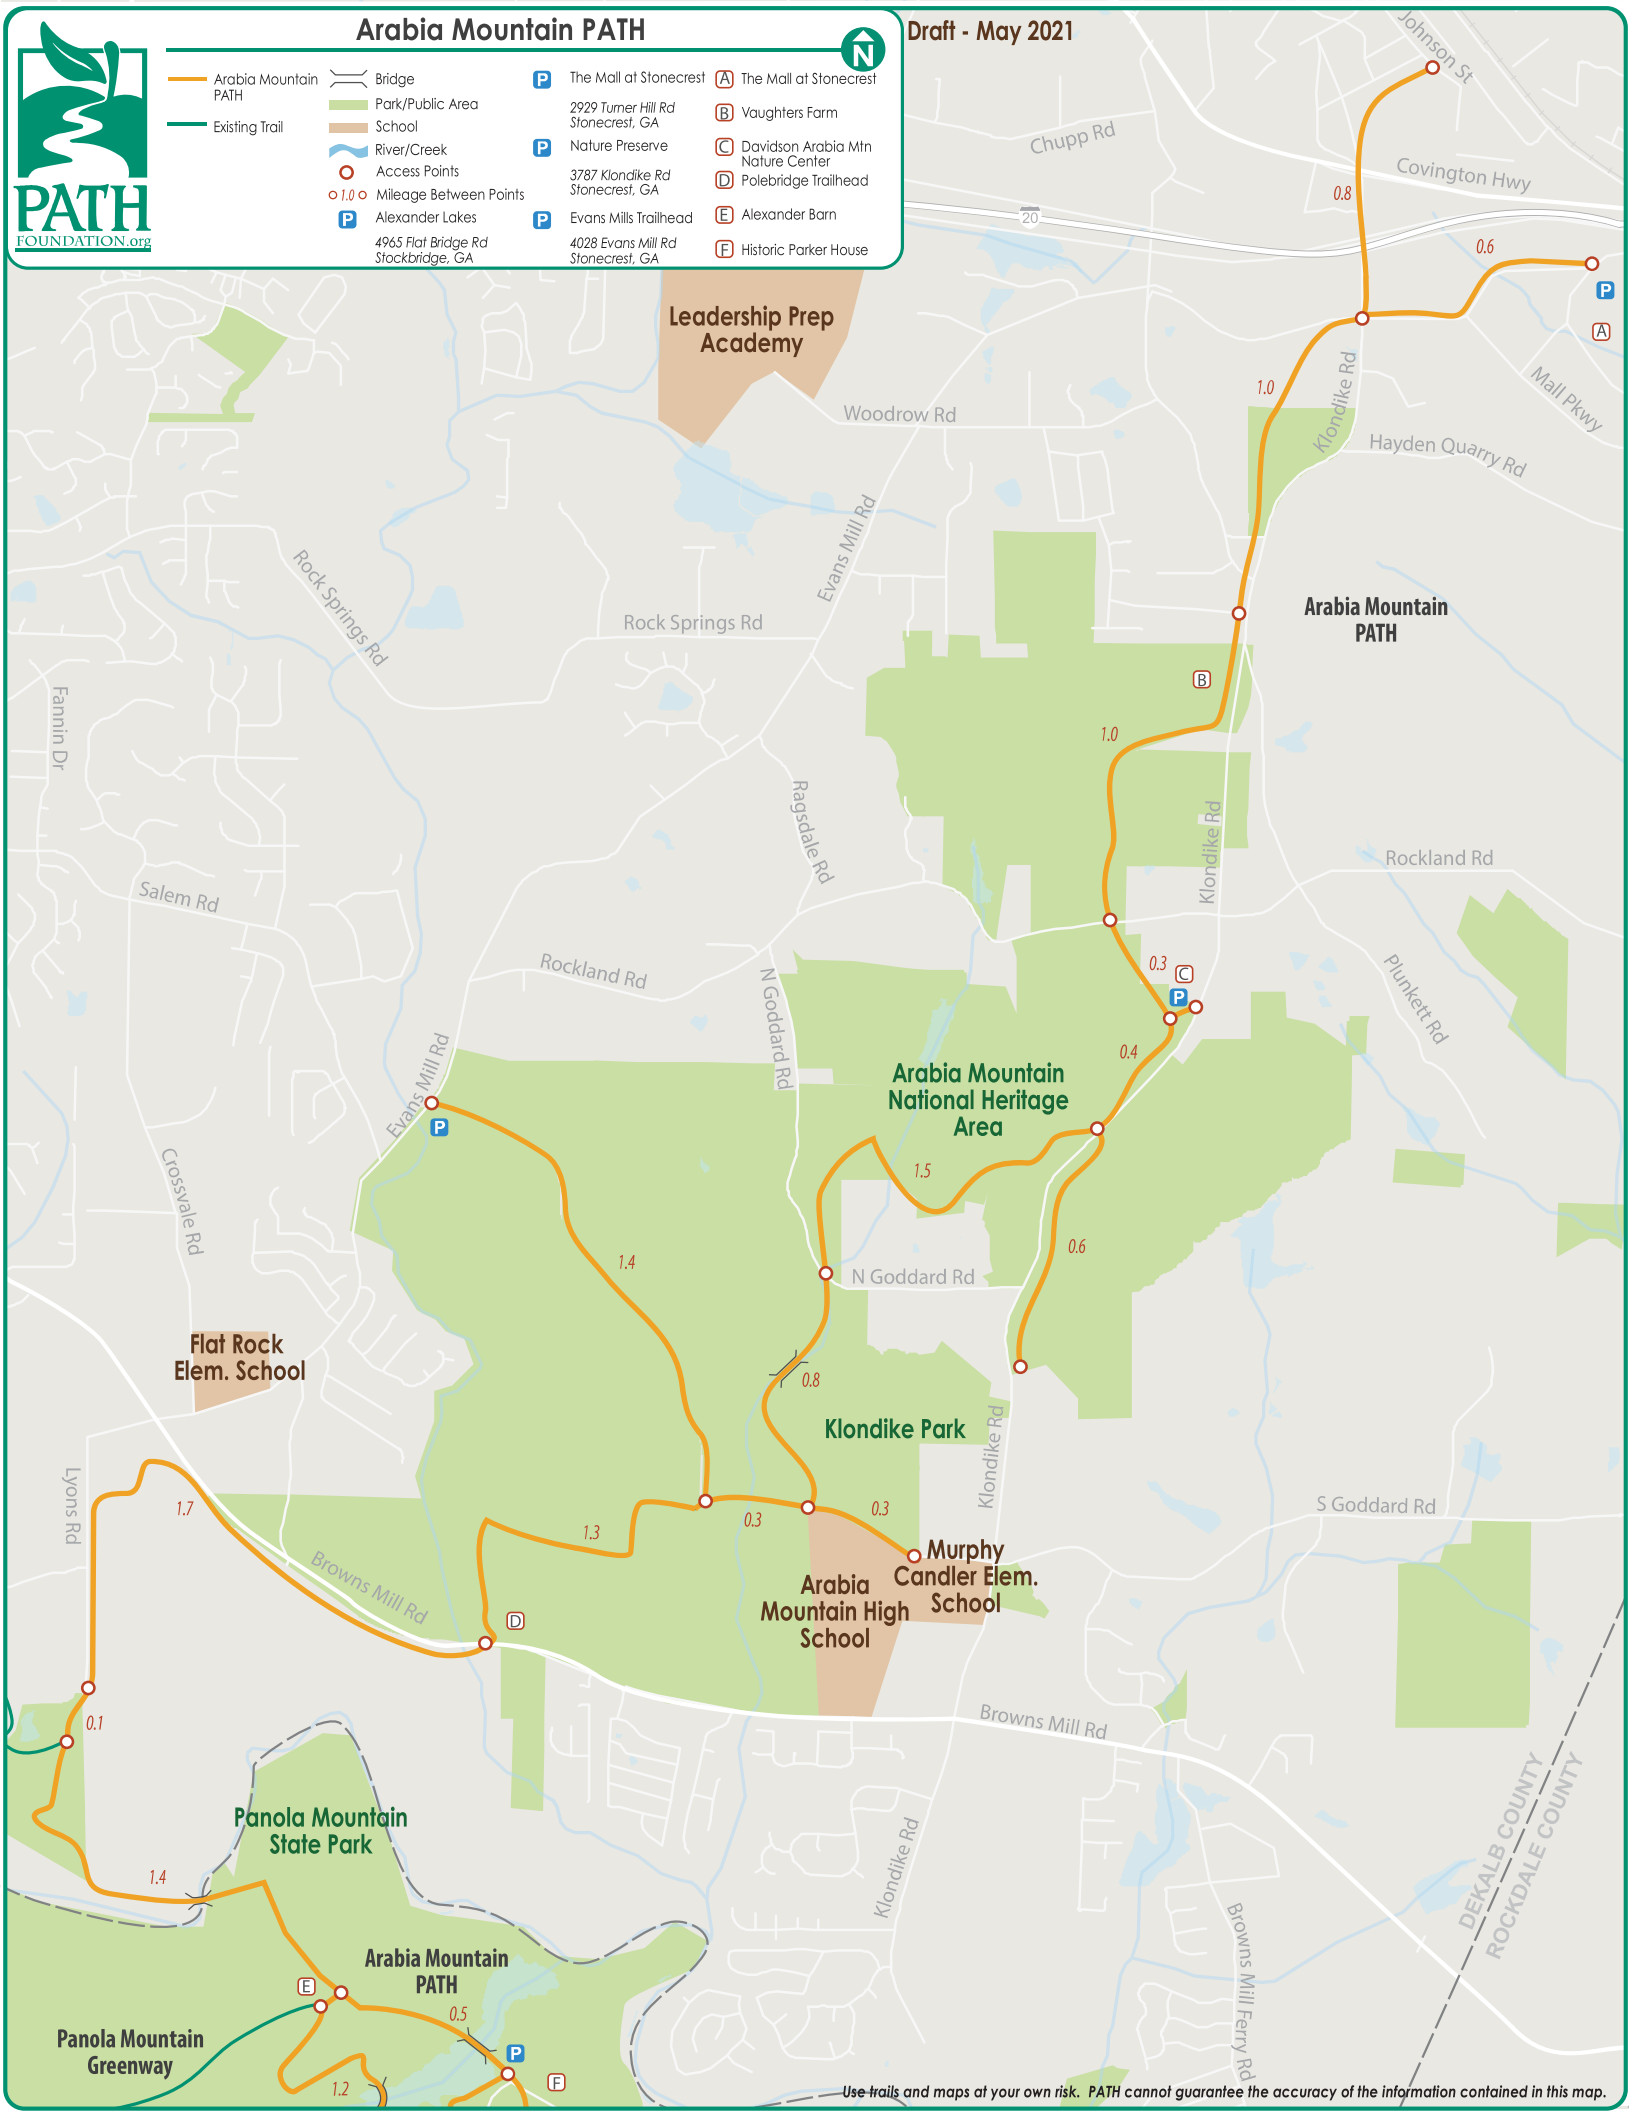

Arabia Mountain PATH

Draft - May 2021

- Arabia Mountain PATH
- Existing Trail
- Bridge
- Park/Public Area
- School
- River/Creek
- Access Points
- Mileage Between Points
- Alexander Lakes
- Evans Mills Trailhead
- 4965 Flat Bridge Rd Stockbridge, GA
- The Mall at Stonecrest
- Vaughters Farm
- Davidson Arabia Mtn Nature Center
- Polebridge Trailhead
- Alexander Barn
- Historic Parker House

Use trails and maps at your own risk. PATH cannot guarantee the accuracy of the information contained in this map.